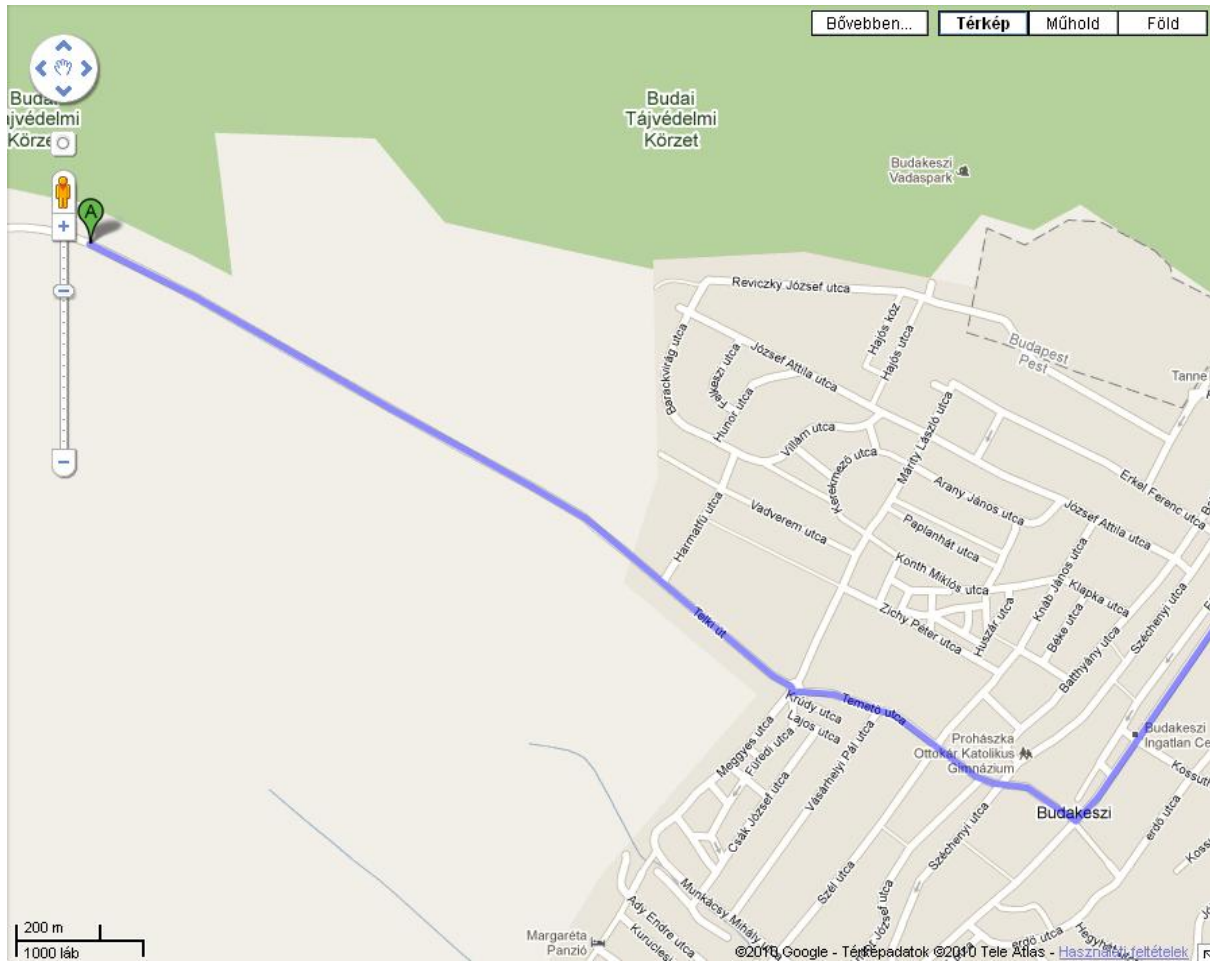

How to get to the CIC Administrative Office? 2092 Budakeszi, Telki út hrsz. 0178

From Moszkva tér: 12 km (follow Szilágyi Erzsébet fasor, Budakeszi út)

From the main road in Budakeszi, turn right to „Temető utca” in direction Budajenő, Telki (signed).

From here it is about 3 km up on Telki út.

Turn left when you see the wooden mouflon and a road sign with the CIC logo:

Cross the barrier, follow the road, drive through the wooden gate and our office is at the left, on the ground floor of this building: