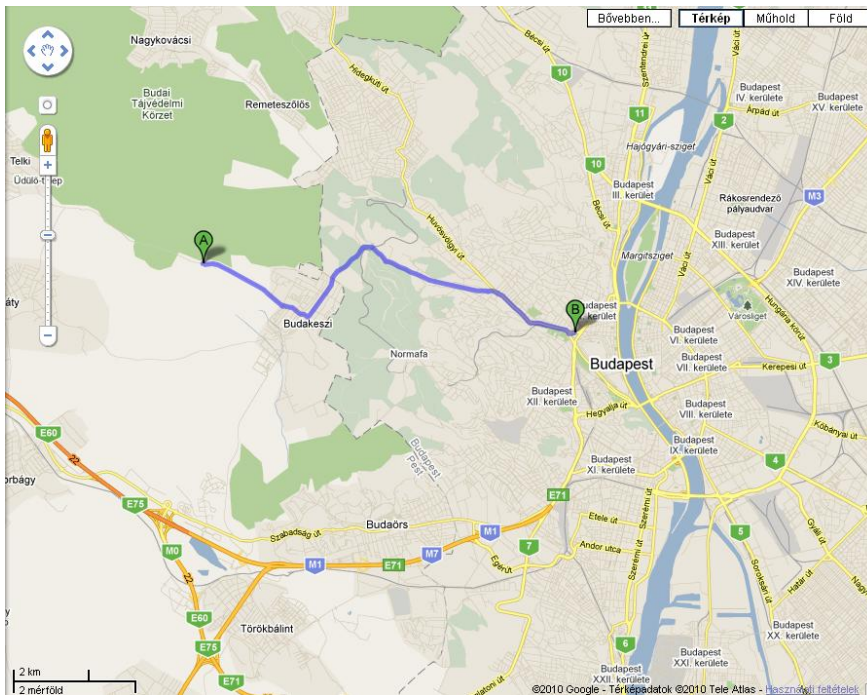

How to get to the CIC Administrative Office? 2092 Budakeszi, Telki út hrsz. 0178

From Moszkva tér: 12 km (follow Szilágyi Erzsébet fasor, Budakeszi út)

From the main road in Budakeszi, turn right to „Temető utca” in direction Budajenő, Telki (signed).

From here it is about 3 km up on Telki út.

Turn left when you see the wooden mouflon and a road sign with the CIC logo:

Cross the barrier, follow the road, drive through the wooden gate and our office is at the left, on the ground floor of this building: