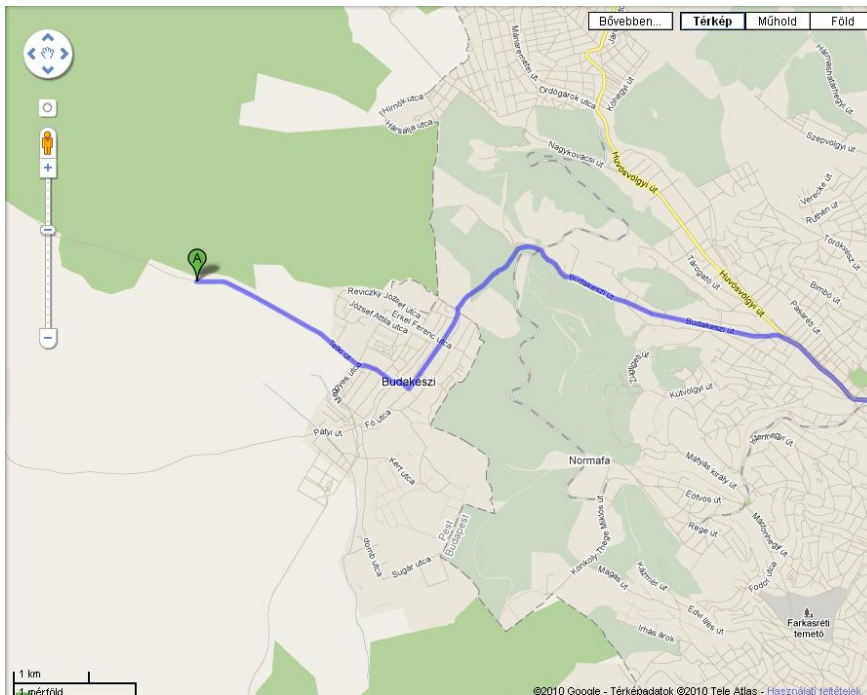

How to get to the CIC Administrative Office? 2092 Budakeszi, Telki út hrsz. 0178

From Moszkva tér: 12 km (follow Szilágyi Erzsébet fasor, Budakeszi út)

From the main road in Budakeszi, turn right to „Temető utca” in direction Budajenő, Telki (signed).

From here it is about 3 km up on Telki út.

Turn left when you see the wooden mouflon and a road sign with the CIC logo:

Cross the barrier, follow the road, drive through the wooden gate and our office is at the left, on the ground floor of this building: